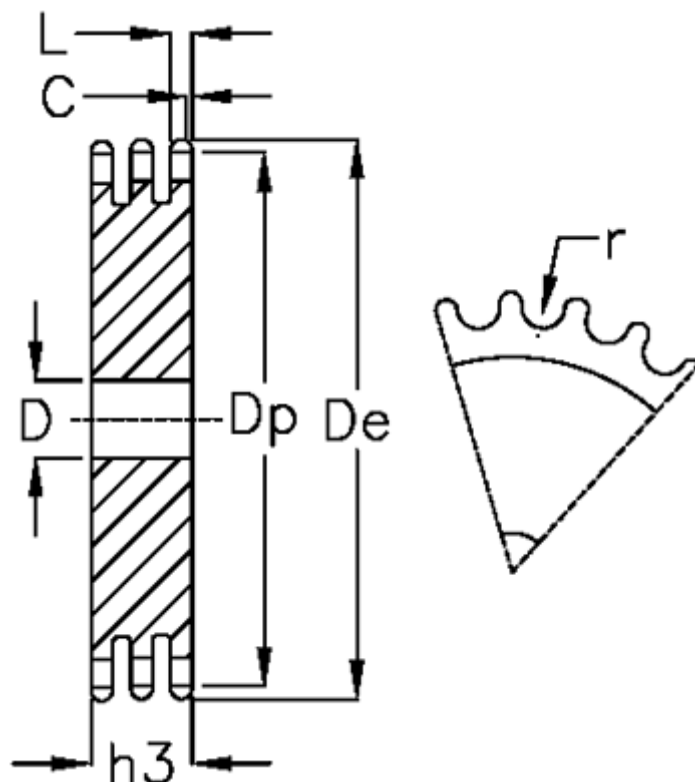

Article number: 616023009028

Description: Plate wheel 20 B-3 Z=28 triplex

Measures

C	= 4
D	= 25
De	= 298.7
Dp	= 283.56
For chain size	= 1 1/4 x 3/4
For chain type	= 20 B-3
h3	= 91
L	= 18.2

Number of teeth	= 28
r	= 19.05